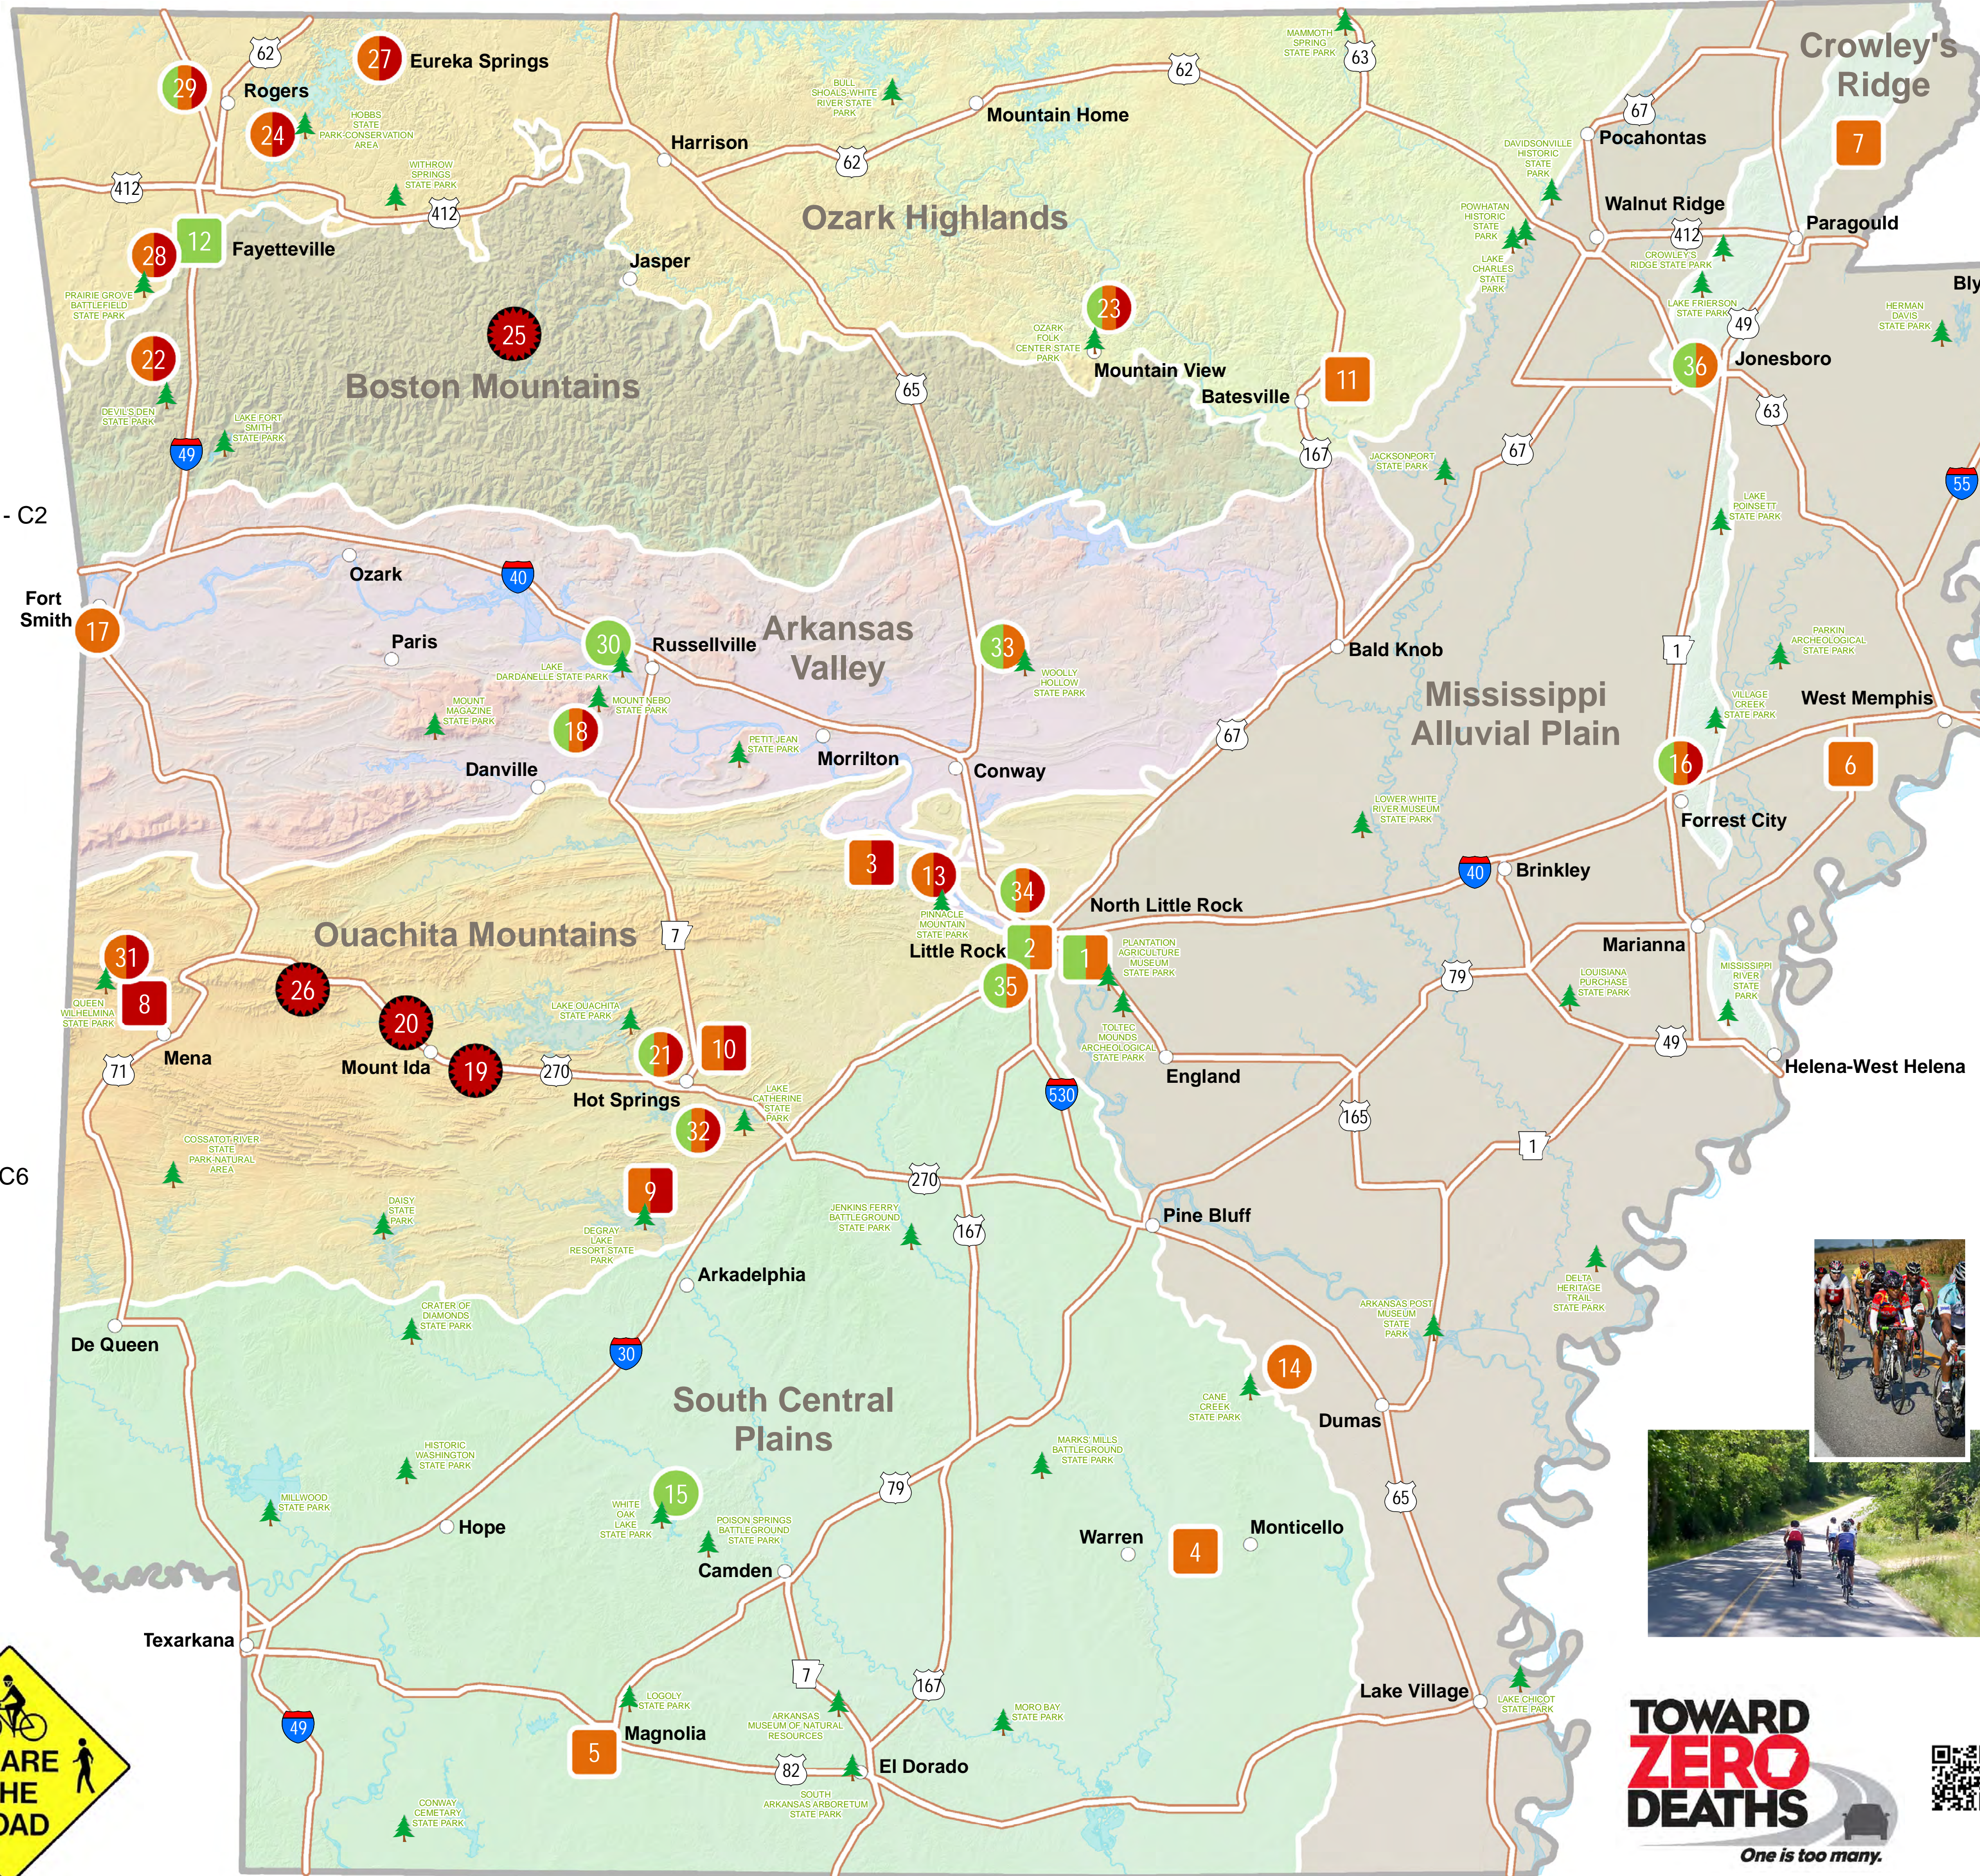

ROAD CYCLING

- 1 Scott-England/Harper's Loop - F6
- 2 Arkansas River Trail - F5
- 3 Wye Mountain Loop - E5
- 4 Monticello to Warren Loop - F8
- 5 Tour of Columbia County - D10
- 6 Mississippi River Trail - H5
- 7 Paragould-Piggott Loop - H1
- 8 Rich Mountain Ride - B6
- 9 Diamond Loop Multi-Day Tour - D7
- 10 Hot Springs Loop - E6
- 11 Batesville-Ozark Loop - G2
- 12 Frisco/Scull Creek/Mud Creek Trails - C2

BIKE TRAILS

- 13 Jackfork - E5
- 14 Cane Creek Lake Trail - G8
- 15 Fern Hollow Trail - D8
- 16 Village Creek State Park - H5
- 17 Ben Geren Park - B4
- 18 Old Post Road - D4
- 19 Lake Ouachita Vista Trail - D6
- 20 Womble Trail - C6
- 21 Cedar Glades - D6
- 22 Fossil Flats - C3
- 23 Syllamo Trail - F2
- 24 Hidden Diversity Trail - C1
- 25 Upper Buffalo - D2
- 26 Ouachita National Recreation Trail - C6
- 27 Lake Leatherwood - C1
- 28 Mount Kessler - C2
- 29 Slaughter Pen - C1
- 30 Ouita Coal Company - D4
- 31 Earthquake Ridge - B6
- 32 Iron Mountain - D6
- 33 Enders Fault - E4
- 34 Camp Robinson Trails - E5
- 35 Boyle Park - E6
- 36 Craighead Forest - H3

TRAIL RATINGS

- Easy
- Moderate
- Difficult
- EPIC Route*

ROAD CYCLING IN ARKANSAS BROCHURE

BIKE SAFETY IN ARKANSAS BROCHURE

MOUNTAIN BIKING IN ARKANSAS BROCHURE

PUBLIC RECREATION AREAS		STATE PARKS AND HISTORIC MEMORIALS												
	Index	Cabins	Camping	Fishing	Launch Ramp	Logge	Monument/Exhibits	Nature Trail	Park Area	Restrooms	Snack Bar	Showers	Swimming	Historic Site
Ark. Museum of Nat. Res.	C10													
Arkansas Post Museum	G7													
Bull Shoals-White River	E1													
Cane Creek	F8													
Cossatot River	D7													
Crater of Diamonds	D7													
Crowley's Ridge	H2													
Daisy	C7													
Davidsonville	G2													
DeGray	D7													
Delta Heritage Trail	G7													
Devil's Den	C3													
Hampson Arch. Mus.	I3													
Historic Washington	C8													
Hobbs	C10													
Jacksonport	G3													
Jenkins Ferry Monument	E7													
Lake Catherine	E6													
Lake Dardanelle	D4													
Lake Charles	G2													
Lake Chicot	G9													
Lake Fort Smith	C3													
Lake Frierison	H2													
Lake Ouachita	D6													
Lake Poinsett	H3													
Logoly	D9													
Louisiana Pur. Hist. Mon.	G6													
Lower White River Museum	G5													
Mammoth Spring	G1													
Marks' Mills Monument	F8													
Millwood - C8	C8													
Mississippi River	H6													
Moro Bay - E9	E9													
Mount Magazine	D4													
Mount Nebo	D4													
Ozark Folk Center	E2													
Parkin	H4													
Pett Jean	E5													
Pinnacle Mountain	E5													
Plantation Agri. Museum	F6													
Poison Springs Monument	D8													
Powhatan Historic	G2													
Prairie Grove	C2													
Queen Wilhelmina	B6													
So. Ark. Arboretum	E10													
Toltec Mounds	F6													
Village Creek	H4													
White Oak Lake	D8													
Withrow Springs	C2													
Woolly Hollow	E4